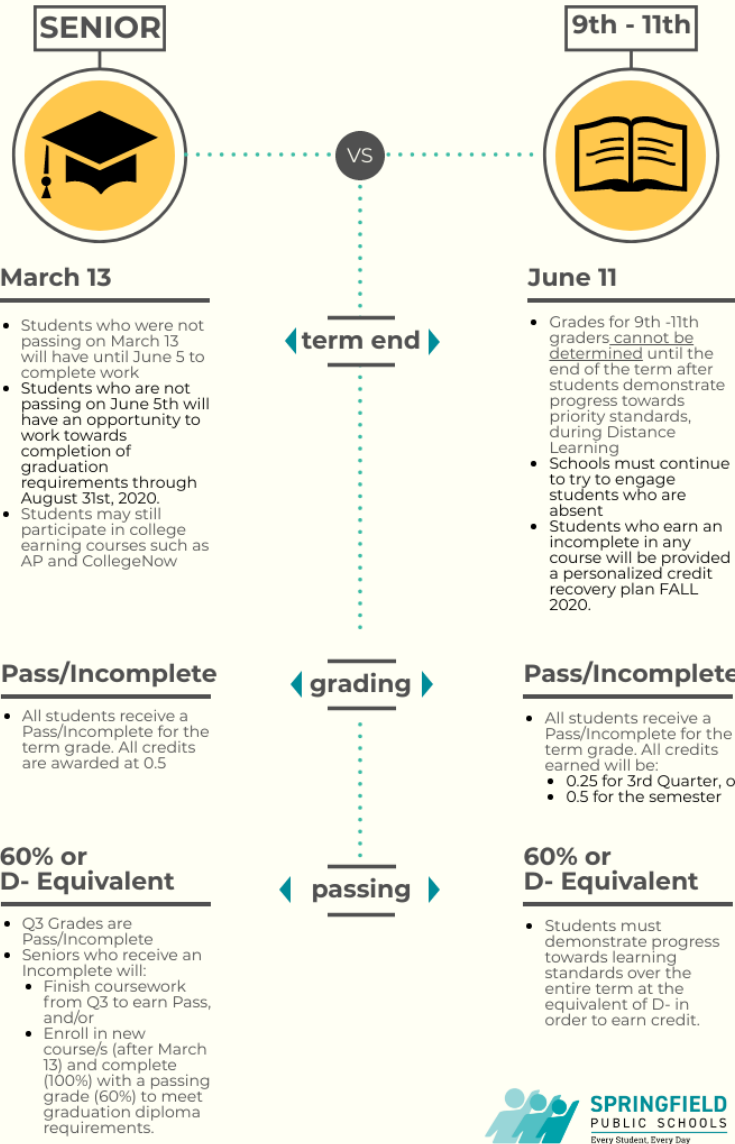

HIGH SCHOOL

DISTANCE LEARNING FOR ALL
ODE GUIDANCE- APRIL 2020

MORE INFO

Visit: bit.ly/SPSSeniorFAQ
Contact your school counselor
or senior grad coach