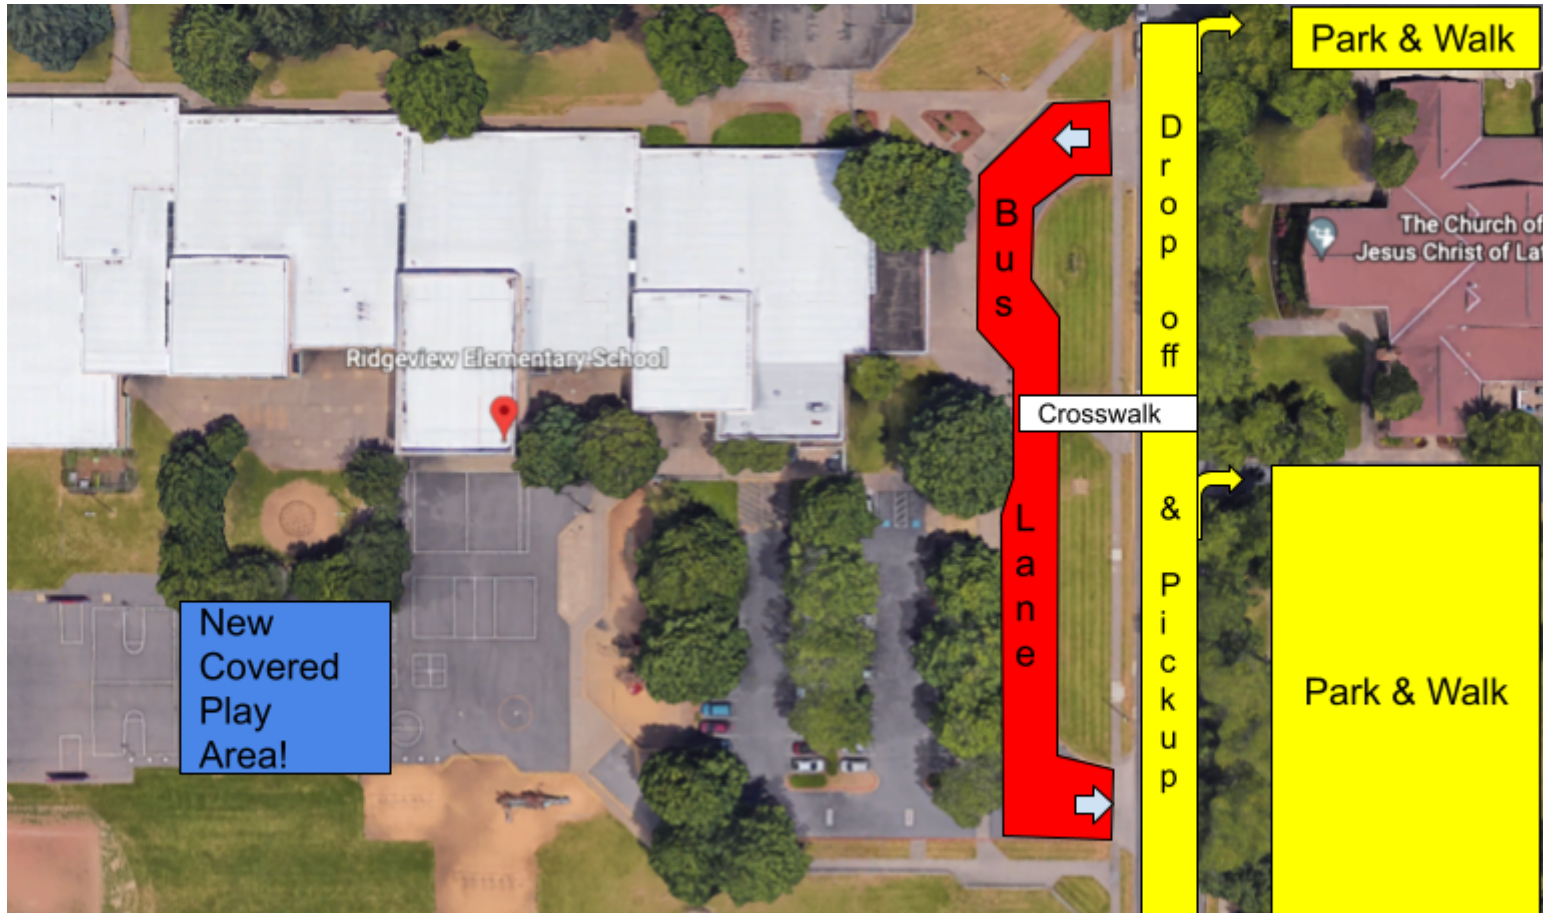

Student Drop Off & Pick Up - Ridgeview Elementary 2021-2022

Procedures:

- **Curbside drop-off and pick-up:** Students use sidewalks, merge at the crosswalk and cross with our safety patrol team.
- **Park and Walk:** Parents walk with students to sidewalk, merge at crosswalk and cross with out safety patrol team. *The park and walk is a great option for families with young children who parents would like to walk with them up to the school.*
- *